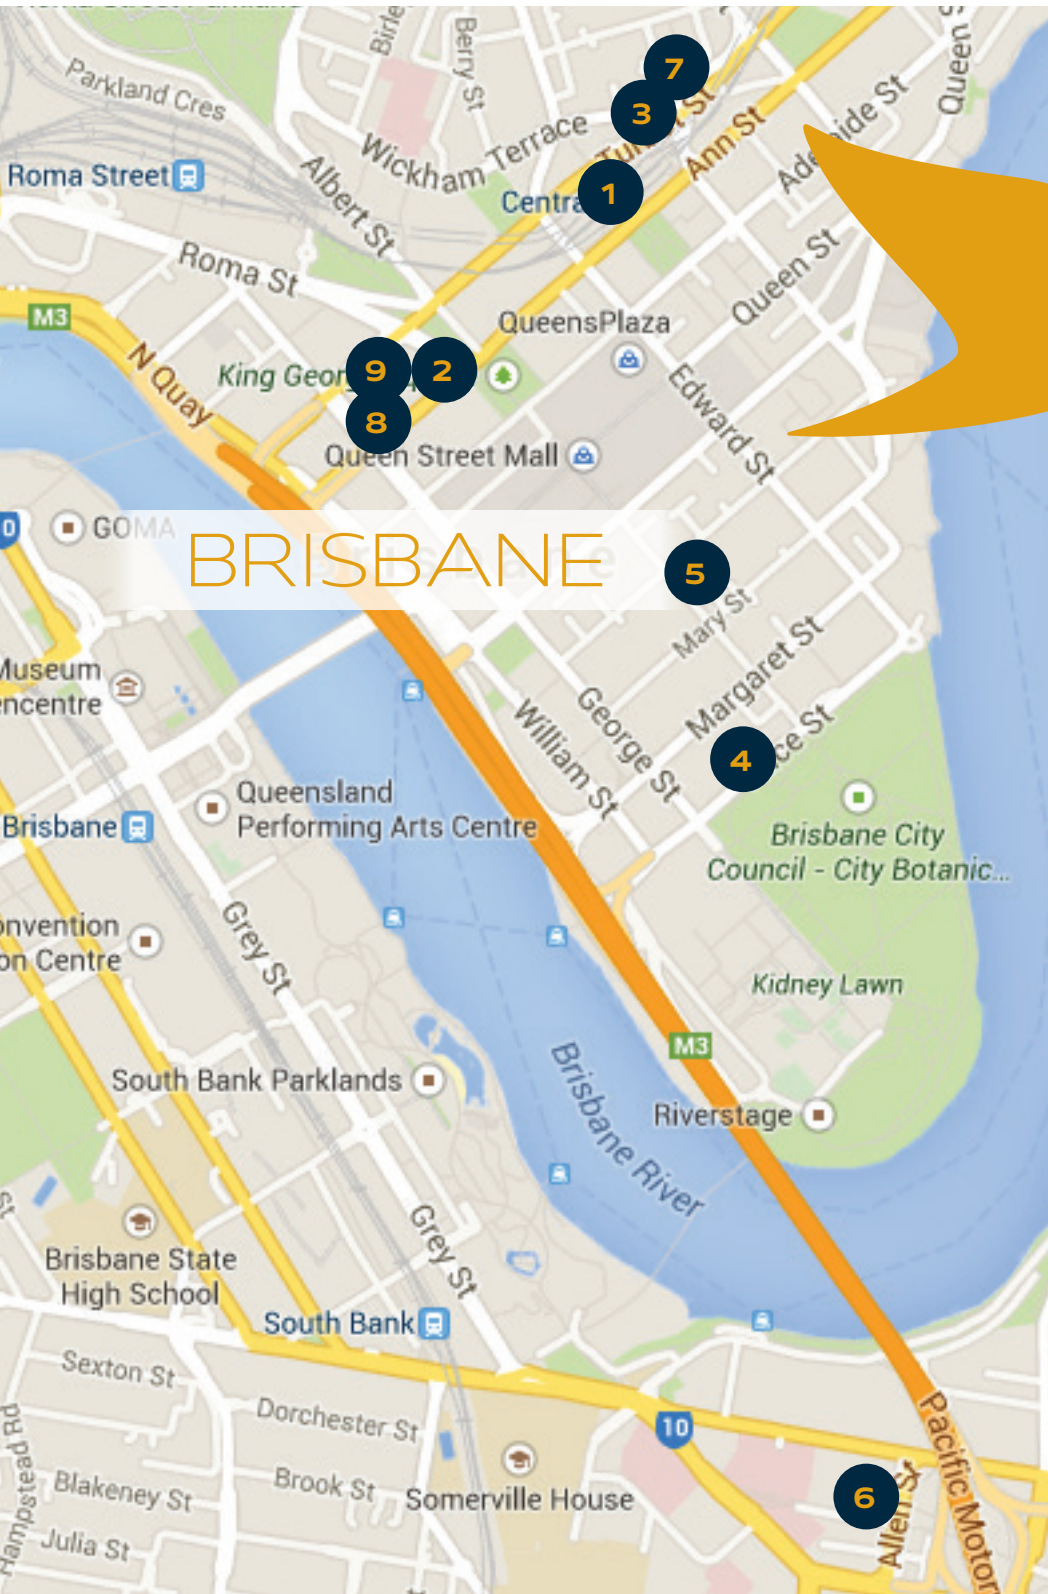

ACCOR HOTELS

- 1 Sofitel Brisbane Central
- 2 Pullman & Mercure Brisbane King George Square
- 3 The New Inchcolm Hotel & Suites
- 4 Quay West Suites Brisbane
- 5 The Sebel Brisbane
- 6 The Sebel South Brisbane
- 7 Novotel Brisbane
- 8 Mercure Brisbane
- 9 ibis Brisbane

SOFITEL
LEGEND

SOY
SOFITEL

SOFITEL

M
GALLERY

pullman

NOVOTEL

Mercure

MAMA
SHELTER